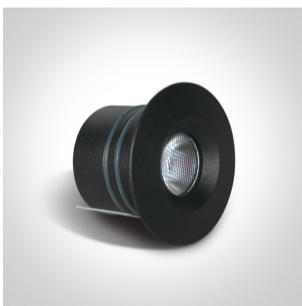

3W COB LED recessed spot with prismatic diffuser IP65.

Requires 700mA driver.

Complies with standard EN60598-1 and any other specific standards.

Downloads

Dimensions

Gallery

Must be ordered separately

89004A

89004AT

Physical Specification

Item Group	02 Recessed Spots Fixed LED
Family	The IP65 Bathroom Range
Order Code	10103M/B/W
Colour	Black
Material	Aluminium
Shape	Circular
Height	42mm
Diameter	46mm
Cutout Hole Diameter	38mm
Recessed Ceiling	Yes
Depth Required	55mm
Indoor	Yes
Outdoor	Yes
Adjustable	No

Electrical Characteristics

Fitting

Input Type	Constant Current
Input Current	700mA
Safety Class	
Power(Watts)	3W
IP Rating	IP65
Light Source	LED built in
LED Type	COB
LED Brand	Cree
LED Number	1
Cable Length	60cm
F Mark	

Illumination Data

Colour Temperature 3000K

Lumen Output 270lm

Light Efficiency 90lm/W

CRI 90

Beam Angle 30°

Illumination Diagram 

Packing Info