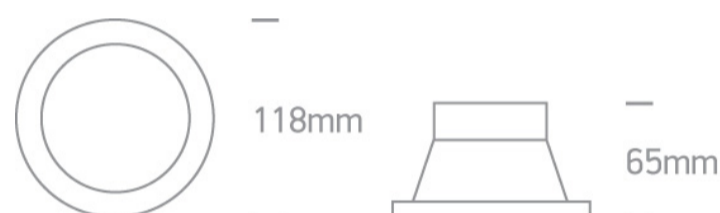

Recessed Dark light MR16 spot with GU5.3 lampholder.

Complies with standard EN60598-1 and any other specific standards.

Downloads

Dimensions

Gallery

Physical Specification

Item Group	01 Recessed Spots Fixed
Family	The Bathroom Range Die cast
Order Code	10105CJ/ABS/5
Colour	Antique Brass
Material	Die Cast
Shape	Circular
Height	65mm

Diameter	118mm
Cutout Hole Diameter	102mm
Recessed Ceiling	Yes
Depth Required	120mm
Indoor	Yes
Adjustable	No

Electrical Characteristics

Fitting

Input Type	Constant Voltage
Input Voltage	12V AC/DC
Safety Class	
Power(Watts)	50W
IP Rating	IP43
Light Source	Replaceable lamp
Lamp Holder	GU5.3
Number of Lamps	1
Cable Length	40cm

Illumination Data

Illumination Diagram	
Dark Light	Yes

Packing Info

Box Length	12cm
Box Width	12cm
Box Height	8cm
Box Weight	0,144kg
Pcs/Carton	50

Barcode

5291889001010

HS Code

9405409900