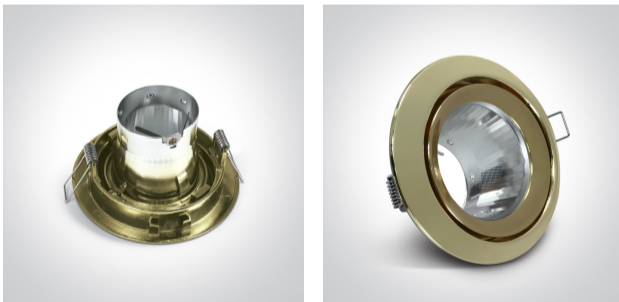

Gallery

Physical Specification

Item Group

01 Recessed Spots Fixed

Family

The Bathroom Range Die cast

Order Code

10105CJ/BS/5

Colour

Brass

Material

Die Cast

Shape

Circular

Height

65mm