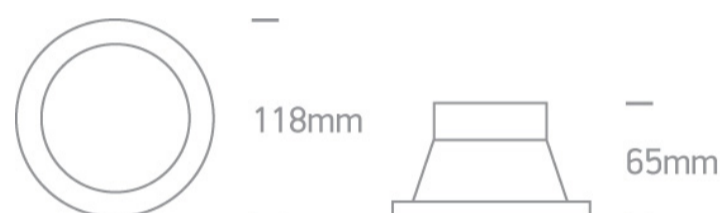

Recessed Dark light MR16 spot with GU5.3 lampholder.

Complies with standard EN60598-1 and any other specific standards.

Downloads

Dimensions

Gallery

Physical Specification

Item Group

01 Recessed Spots Fixed

Family

The Bathroom Range Die cast

Order Code

10105CJ/MC/5

Colour

Brushed Chrome

Material

Die Cast

Shape

Circular

Height

65mm

Diameter	118mm
Cutout Hole Diameter	102mm
Recessed Ceiling	Yes
Depth Required	120mm
Indoor	Yes
Adjustable	No

Electrical Characteristics

Fitting

Input Type	Constant Voltage
Input Voltage	12V AC/DC
Safety Class	
Power(Watts)	50W
IP Rating	IP43
Light Source	Replaceable lamp
Lamp Holder	GU5.3
Number of Lamps	1
Cable Length	40cm

Illumination Data

Illumination Diagram	
Dark Light	Yes

Packing Info

Box Length	12cm
Box Width	12cm
Box Height	8cm
Box Weight	0,144kg
Pcs/Carton	50

Barcode

5291889001072

HS Code

9405409900