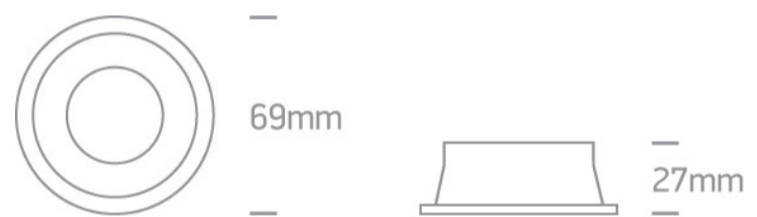

Semi-Dark Light Recessed MR16 spot with GU10 lampholder.

Complies with standard EN60598-1 and any other specific standards.

#### Dimensions