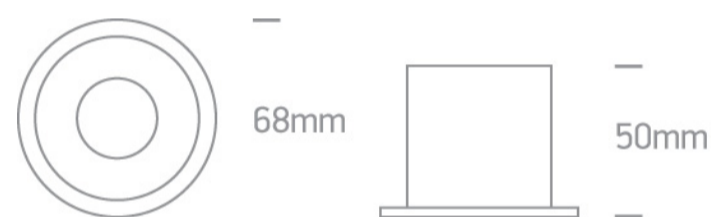

Dark Light Recessed MR16 spot with GU10 lampholder.

Complies with standard EN60598-1 and any other specific standards.

Downloads

Dimensions

Physical Specification

Item Group	01 Recessed Spots Fixed
Family	Semi Trimless Dark Light Aluminium
Order Code	10105D8/B/GL
Colour	Black-Gold
Material	Aluminium
Shape	Circular
Height	50mm
Diameter	68mm
Cutout Hole Diameter	62mm
Recessed Ceiling	Yes
Depth Required	130mm
Indoor	Yes