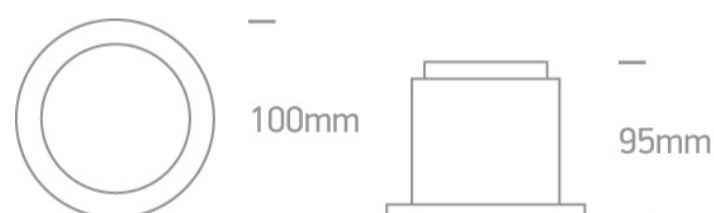

5W LED Dark Light recessed spot IP40.

Requires 500mA driver.

Complies with standard EN60598-1 and any other specific standards.

Downloads

Dimensions

Gallery

Physical Specification

Item Group	06 Downlights Fixed LED
Family	Dark Light Downlights Aluminium
Order Code	10105E/AL/C
Colour	Aluminium
Material	Natural Aluminium
Shape	Circular
Height	95mm

Diameter	100mm
Cutout Hole Diameter	85mm
Recessed Ceiling	Yes
Depth Required	110mm
Indoor	Yes
Adjustable	No

Electrical Characteristics

Fitting

Input Type	Constant Current
Input Current	500mA
Safety Class	
Power(Watts)	5W
IP Rating	IP40
Light Source	LED built in
LED Type	COB
LED Brand	Cree
Cable Length	40cm
F Mark	

Illumination Data

Colour Temperature	4000K
Lumen Output	375lm
Light Efficiency	75lm/W
CRI	80
Illumination Diagram	
Dark Light	Yes

Packing Info

Box Length	11cm
Box Width	11cm
Box Height	11cm
Box Weight	0,45kg
Pcs/Carton	20
Barcode	5291889032878
HS Code	9405409900