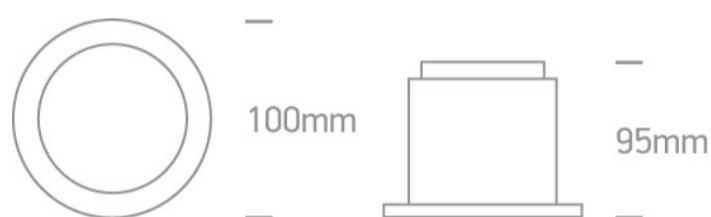

5W LED Dark Light recessed spot IP40.

Requires 500mA driver.

Complies with standard EN60598-1 and any other specific standards.

Downloads

Dimensions

Gallery

Physical Specification

Item Group	06 Downlights Fixed LED
Family	Dark Light Downlights Aluminium
Order Code	10105E/AL/W
Colour	Aluminium
Material	Natural Aluminium
Shape	Circular
Height	95mm

Diameter	100mm
Cutout Hole Diameter	85mm
Recessed Ceiling	Yes
Depth Required	110mm
Indoor	Yes
Adjustable	No

Electrical Characteristics

Fitting

Input Type	Constant Current
Input Current	500mA
Safety Class	
Power(Watts)	5W
IP Rating	IP40
Light Source	LED built in
LED Type	COB
LED Brand	Cree
Cable Length	40cm
F Mark	

Illumination Data

Colour Temperature	3000K
Lumen Output	360lm
Light Efficiency	72lm/W
CRI	80
Illumination Diagram	
Dark Light	Yes

Packing Info

Box Length	11cm
Box Width	11cm
Box Height	11cm
Box Weight	0,45kg
Pcs/Carton	20
Barcode	5291889032885
HS Code	9405409900