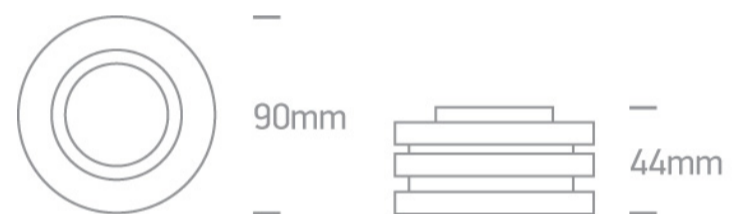

Recessed decorative spot with GU5,3 lampholder.

Complies with standard EN60598-1 and any other specific standards.

Downloads

Dimensions

Physical Specification

| | |
|----------------------|-------------------------|
| Item Group | 01 Recessed Spots Fixed |
| Family | The Decorative Spots |
| Order Code | 10105GL2/AL |
| Colour | Aluminium |
| Material | Natural Aluminium |
| Diffuser Material | Glass |
| Shape | Circular |
| Height | 44mm |
| Diameter | 90mm |
| Cutout Hole Diameter | 60mm |
| Recessed Ceiling | Yes |
| Depth Required | 50mm |

40cm

Illumination Data

Illumination Diagram

Packing Info

Box Length

9,5cm

Box Width

9,5cm