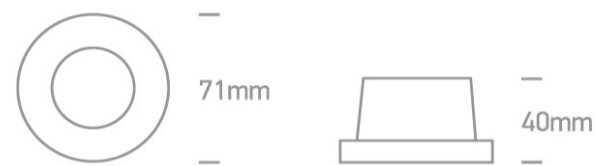

Dark Light Recessed MR16 spot with GU10 lampholder.

Complies with standard EN60598-1 and any other specific standards.

Downloads

Dimensions

Gallery

050182/B

050182/BS

050182/W

050182RB/W

Physical Specification

Item Group	01 Recessed Spots Fixed
Family	The Mix & Match Range
Order Code	10105H/B
Colour	Black
Material	Die Cast
Shape	Circular
Height	40mm
Diameter	71mm
Cutout Hole Diameter	64mm
Recessed Ceiling	Yes
Depth Required	100mm
Indoor	Yes
Adjustable	No