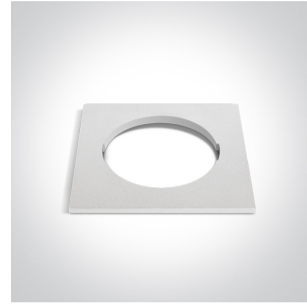

Dark Light Recessed MR16 spot with GU10 lampholder.

Complies with standard EN60598-1 and any other specific standards.

Downloads

Dimensions

Gallery

050182/B

050182/BS

050182/W

050182R/B

050182R/BS

050182R/W

050182RA/B

050182RA/BS

050182RA/W

050182RB/B

050182RB/BS

050182RB/W

Physical Specification

Item Group	01 Recessed Spots Fixed
Family	The Mix & Match Range
Order Code	10105H/B
Colour	Black
Material	Die Cast
Shape	Circular
Height	40mm
Diameter	71mm
Cutout Hole Diameter	64mm
Recessed Ceiling	Yes
Depth Required	100mm
Indoor	Yes
Adjustable	No