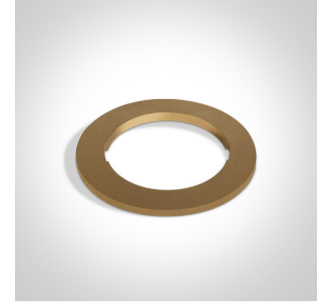

Dark Light Recessed MR16 spot with GU10 lampholder.

Complies with standard EN60598-1 and any other specific standards.

Downloads

Dimensions

Gallery

050182/B

050182/BS

050182/W

050182R/B

050182R/BS

050182R/W

050182RA/B

050182RA/BS

050182RA/W

050182RB/B

050182RB/BS

050182RB/W

Physical Specification

Item Group	01 Recessed Spots Fixed
Family	The Mix & Match Range
Order Code	10105H/B
Colour	Black
Material	Die Cast
Shape	Circular
Height	40mm
Diameter	71mm
Cutout Hole Diameter	64mm
Recessed Ceiling	Yes
Depth Required	100mm
Indoor	Yes
Adjustable	No