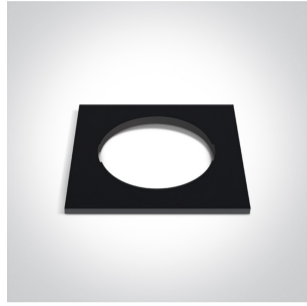

Dark Light Recessed MR16 spot with GU10 lampholder.

Complies with standard EN60598-1 and any other specific standards.

Downloads

Dimensions

Gallery

050182/B

050182/BS

050182/W

050182R/B

050182R/BS

050182R/W

050182RA/B

050182RA/BS

050182RA/W

050182RB/B

050182RB/BS

050182RB/W

Physical Specification

Item Group	01 Recessed Spots Fixed
Family	The Mix & Match Range
Order Code	10105H/B
Colour	Black
Material	Die Cast
Shape	Circular
Height	40mm
Diameter	71mm
Cutout Hole Diameter	64mm
Recessed Ceiling	Yes
Depth Required	100mm
Indoor	Yes
Adjustable	No