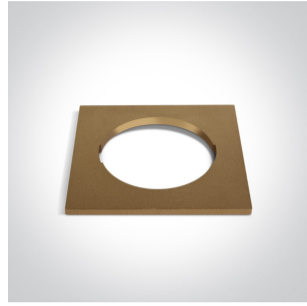

Dark Light Recessed MR16 spot with GU10 lampholder.

Complies with standard EN60598-1 and any other specific standards.

Downloads

Dimensions

Gallery

050182/B

050182/BS

050182/W

050182R/B

050182R/BS

050182R/W

050182RA/B

050182RA/BS

050182RA/W

050182RB/B

050182RB/BS

050182RB/W

Physical Specification

Item Group	01 Recessed Spots Fixed
Family	The Mix & Match Range
Order Code	10105H/B
Colour	Black
Material	Die Cast
Shape	Circular
Height	40mm
Diameter	71mm
Cutout Hole Diameter	64mm
Recessed Ceiling	Yes
Depth Required	100mm
Indoor	Yes
Adjustable	No