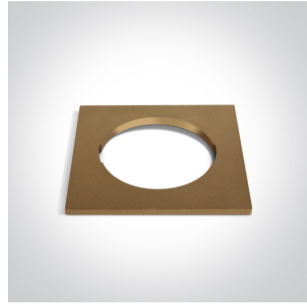

Dark Light Recessed MR16 spot with GU10 lampholder.

Complies with standard EN60598-1 and any other specific standards.

Downloads

Dimensions

Gallery

050182/B

050182/BS

050182/W

050182R/B

050182R/BS

050182R/W

050182RA/B

050182RA/BS

050182RA/W

050182RB/B

050182RB/BS

050182RB/W

Physical Specification

Item Group	01 Recessed Spots Fixed
Family	The Mix & Match Range
Order Code	10105H/BS
Colour	Brass Reflector
Material	Die Cast
Shape	Circular
Height	40mm
Diameter	71mm
Cutout Hole Diameter	64mm
Recessed Ceiling	Yes
Depth Required	100mm
Indoor	Yes
Adjustable	No