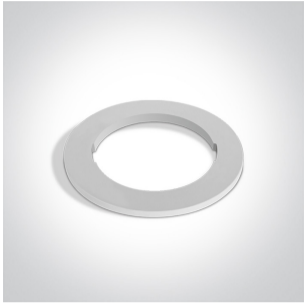

Dark Light Recessed MR16 spot with GU10 lampholder.

Complies with standard EN60598-1 and any other specific standards.

Downloads

Dimensions

Gallery

050182/B

050182/BS

050182/W

050182R/B

050182R/BS

050182R/W

050182RA/B

050182RA/BS

050182RA/W

050182RB/B

050182RB/BS

050182RB/W

Physical Specification

Item Group	01 Recessed Spots Fixed
Family	The Mix & Match Range
Order Code	10105H/BS
Colour	Brass Reflector
Material	Die Cast
Shape	Circular
Height	40mm
Diameter	71mm
Cutout Hole Diameter	64mm
Recessed Ceiling	Yes
Depth Required	100mm
Indoor	Yes
Adjustable	No