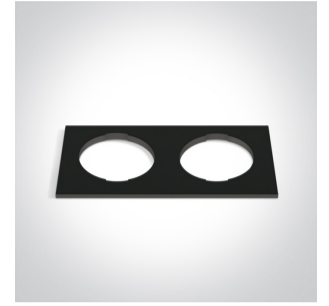

Dark Light Recessed MR16 spot with GU10 lampholder.

Complies with standard EN60598-1 and any other specific standards.

Downloads

Dimensions

Gallery

050182/B

050182/BS

050182/W

050182R/B

050182R/BS

050182R/W

050182RA/B

050182RA/BS

050182RA/W

050182RB/B

050182RB/BS

050182RB/W

Physical Specification

Item Group	01 Recessed Spots Fixed
Family	The Mix & Match Range
Order Code	10105H/BS
Colour	Brass Reflector
Material	Die Cast
Shape	Circular
Height	40mm
Diameter	71mm
Cutout Hole Diameter	64mm
Recessed Ceiling	Yes
Depth Required	100mm
Indoor	Yes
Adjustable	No