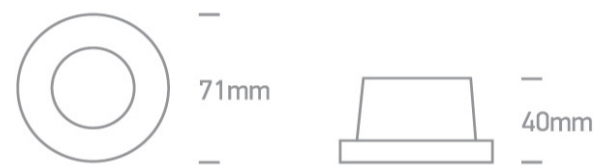

Dark Light Recessed MR16 spot with GU10 lampholder.

Complies with standard EN60598-1 and any other specific standards.

Downloads

Dimensions

Gallery

050182/B

050182/BS

050182/W

050182RB/W

Physical Specification

Item Group	01 Recessed Spots Fixed
Family	The Mix & Match Range
Order Code	10105H/BS
Colour	Brass Reflector
Material	Die Cast
Shape	Circular
Height	40mm
Diameter	71mm
Cutout Hole Diameter	64mm
Recessed Ceiling	Yes
Depth Required	100mm
Indoor	Yes
Adjustable	No