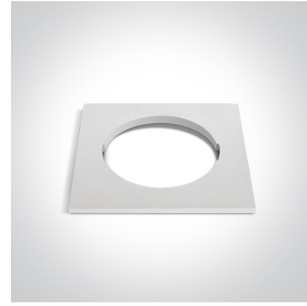

Dark Light Recessed MR16 spot with GU10 lampholder.

Complies with standard EN60598-1 and any other specific standards.

Downloads

Dimensions

Gallery

050182/B

050182/BS

050182/W

050182R/B

050182R/BS

050182R/W

050182RA/B

050182RA/BS

050182RA/W

050182RB/B

050182RB/BS

050182RB/W

Physical Specification

Item Group	01 Recessed Spots Fixed
Family	The Mix & Match Range
Order Code	10105H/BS
Colour	Brass Reflector
Material	Die Cast
Shape	Circular
Height	40mm
Diameter	71mm
Cutout Hole Diameter	64mm
Recessed Ceiling	Yes
Depth Required	100mm
Indoor	Yes
Adjustable	No