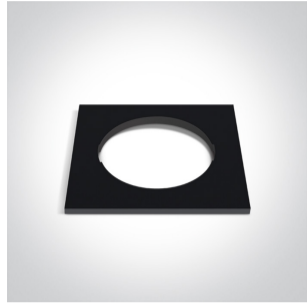

Dark Light Recessed MR16 spot with GU10 lampholder.

Complies with standard EN60598-1 and any other specific standards.

Downloads

Dimensions

Gallery

050182/B

050182/BS

050182/W

050182R/B

050182R/BS

050182R/W

050182RA/B

050182RA/BS

050182RA/W

050182RB/B

050182RB/BS

050182RB/W

Physical Specification

Item Group	01 Recessed Spots Fixed
Family	The Mix & Match Range
Order Code	10105H/BS
Colour	Brass Reflector
Material	Die Cast
Shape	Circular
Height	40mm
Diameter	71mm
Cutout Hole Diameter	64mm
Recessed Ceiling	Yes
Depth Required	100mm
Indoor	Yes
Adjustable	No