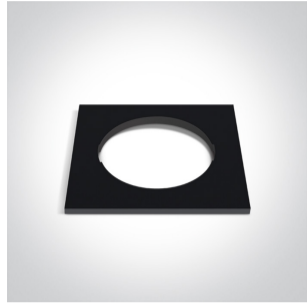

Dark Light Recessed MR16 spot with GU10 lampholder.

Complies with standard EN60598-1 and any other specific standards.

Downloads

Dimensions

Gallery

050182/B

050182/BS

050182/W

050182R/B

050182R/BS

050182R/W

050182RA/B

050182RA/BS

050182RA/W

050182RB/B

050182RB/BS

050182RB/W

Physical Specification

Item Group	01 Recessed Spots Fixed
Family	The Mix & Match Range
Order Code	10105H/W
Colour	White
Material	Die Cast
Shape	Circular
Height	40mm
Diameter	71mm
Cutout Hole Diameter	64mm
Recessed Ceiling	Yes
Depth Required	100mm
Indoor	Yes
Adjustable	No