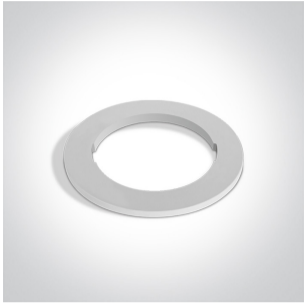

Dark Light Recessed MR16 spot with GU10 lampholder.

Complies with standard EN60598-1 and any other specific standards.

Downloads

Dimensions

Gallery

050182/B

050182/BS

050182/W

050182R/B

050182R/BS

050182R/W

050182RA/B

050182RA/BS

050182RA/W

050182RB/B

050182RB/BS

050182RB/W

Physical Specification

Item Group	01 Recessed Spots Fixed
Family	The Mix & Match Range
Order Code	10105H/W
Colour	White
Material	Die Cast
Shape	Circular
Height	40mm
Diameter	71mm
Cutout Hole Diameter	64mm
Recessed Ceiling	Yes
Depth Required	100mm
Indoor	Yes
Adjustable	No