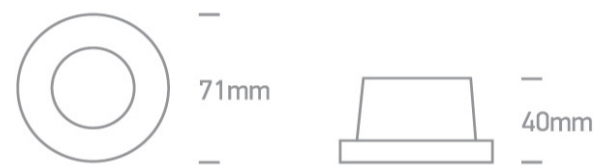

Dark Light Recessed MR16 spot with GU10 lampholder.

Complies with standard EN60598-1 and any other specific standards.

Downloads

Dimensions

Gallery

050182/B

050182/BS

050182/W

050182RB/W

Physical Specification

Item Group	01 Recessed Spots Fixed
Family	The Mix & Match Range
Order Code	10105H/W
Colour	White
Material	Die Cast
Shape	Circular
Height	40mm
Diameter	71mm
Cutout Hole Diameter	64mm
Recessed Ceiling	Yes
Depth Required	100mm
Indoor	Yes
Adjustable	No