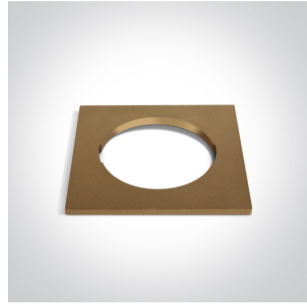

Dark Light Recessed MR16 spot with GU10 lampholder.

Complies with standard EN60598-1 and any other specific standards.

Downloads

Dimensions

Gallery

050182/B

050182/BS

050182/W

050182R/B

050182R/BS

050182R/W

050182RA/B

050182RA/BS

050182RA/W

050182RB/B

050182RB/BS

050182RB/W

Physical Specification

Item Group	01 Recessed Spots Fixed
Family	The Mix & Match Range
Order Code	10105H/W
Colour	White
Material	Die Cast
Shape	Circular
Height	40mm
Diameter	71mm
Cutout Hole Diameter	64mm
Recessed Ceiling	Yes
Depth Required	100mm
Indoor	Yes
Adjustable	No