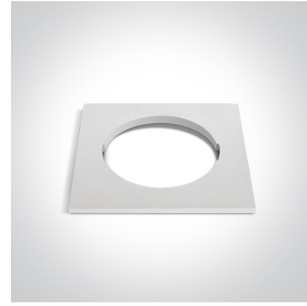

Dark Light Recessed MR16 spot with GU10 lampholder.

Complies with standard EN60598-1 and any other specific standards.

Downloads

Dimensions

Gallery

050182/B

050182/BS

050182/W

050182R/B

050182R/BS

050182R/W

050182RA/B

050182RA/BS

050182RA/W

050182RB/B

050182RB/BS

050182RB/W

Physical Specification

Item Group	01 Recessed Spots Fixed
Family	The Mix & Match Range
Order Code	10105H/W
Colour	White
Material	Die Cast
Shape	Circular
Height	40mm
Diameter	71mm
Cutout Hole Diameter	64mm
Recessed Ceiling	Yes
Depth Required	100mm
Indoor	Yes
Adjustable	No