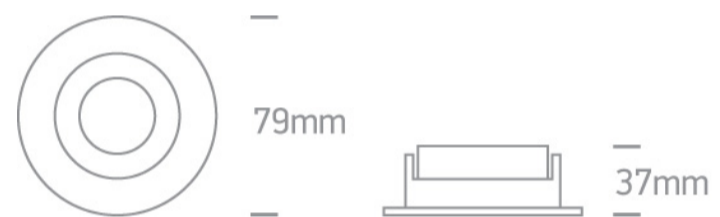

White Body Brass Reflector Dark Light Recessed MR16 spot with GU10 lampholder.

Complies with standard EN60598-1 and any other specific standards.

### Dimensions

### Physical Specification

Item Group	01 Recessed Spots Fixed
Family	The Chill Out Range Round
Order Code	10105MD/W/BS
Colour	White-Brass
Material	Aluminium
Shape	Circular
Height	37mm
Diameter	79mm
Cutout Hole Diameter	70mm
Recessed Ceiling	Yes
Depth Required	120mm
Indoor	Yes