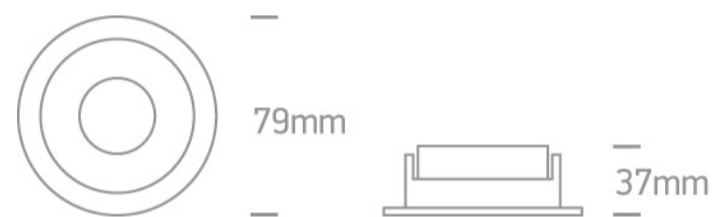

White Body Brass Reflector Dark Light Recessed MR16 spot with GU10 lampholder.

Complies with standard EN60598-1 and any other specific standards.

#### Dimensions

#### Physical Specification

Item Group	01 Recessed Spots Fixed
Family	The Chill Out Range Round
Order Code	10105M/W/BS
Colour	White-Brass
Material	Aluminium
Shape	Circular
Height	37mm
Diameter	79mm
Cutout Hole Diameter	70mm
Recessed Ceiling	Yes
Depth Required	120mm
Indoor	Yes