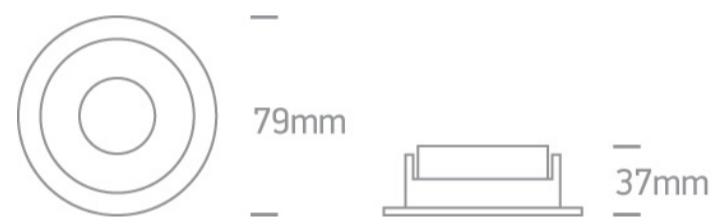

White Body Copper Reflector Dark Light Recessed MR16 spot with GU10 lampholder.

Complies with standard EN60598-1 and any other specific standards.

Downloads

Dimensions

Physical Specification

Item Group	01 Recessed Spots Fixed
Family	The Chill Out Range Round
Order Code	10105M/W/CU
Colour	White-Copper
Material	Aluminium
Shape	Circular
Height	37mm
Diameter	79mm
Cutout Hole Diameter	70mm
Recessed Ceiling	Yes
Depth Required	120mm
Indoor	Yes