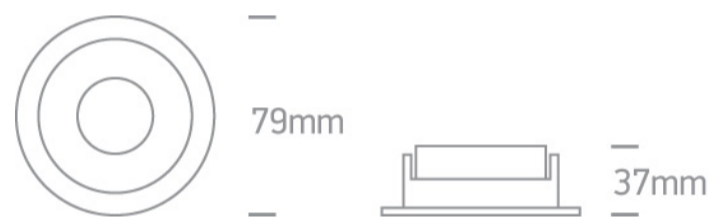

White Body White Reflector Dark Light Recessed MR16 spot with GU10 lampholder.

Complies with standard EN60598-1 and any other specific standards.

#### Dimensions

#### Physical Specification

|                      |                           |
|----------------------|---------------------------|
| Item Group           | 01 Recessed Spots Fixed   |
| Family               | The Chill Out Range Round |
| Order Code           | 10105M/W/W                |
| Colour               | White                     |
| Material             | Aluminium                 |
| Shape                | Circular                  |
| Height               | 37mm                      |
| Diameter             | 79mm                      |
| Cutout Hole Diameter | 70mm                      |
| Recessed Ceiling     | Yes                       |
| Depth Required       | 120mm                     |
| Indoor               | Yes                       |