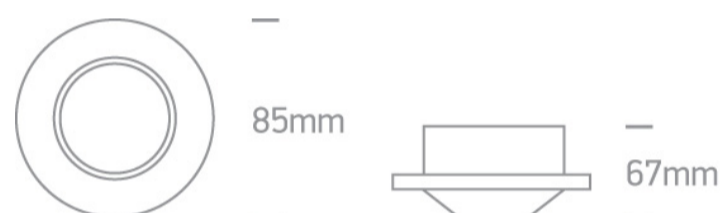

Recessed Dark light MR16 spot with GU5.3 lampholder.

Complies with standard EN60598-1 and any other specific standards.

### Dimensions

Brushed Chrome

Material

Die Cast

Shape

Circular

Height

67mm

Diameter	85mm
Cutout Hole Diameter	70mm
Recessed Ceiling	Yes
Depth Required	110mm
Indoor	Yes
Adjustable	No