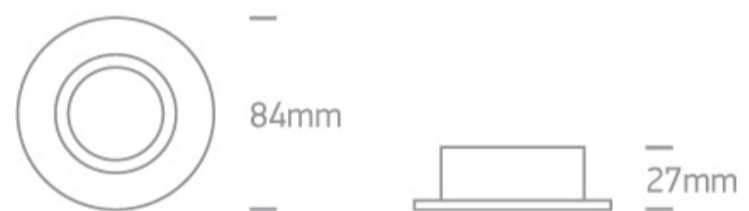

IP65 Bathroom Recessed MR16 spot with GU10 lampholder.

Complies with standard EN60598-1 and any other specific standards.

Downloads

Dimensions

Gallery

Physical Specification

Item Group

01 Recessed Spots Fixed

Family

The IP65 Bathroom Range Aluminium

Order Code

10105R1/AL

Colour

Aluminium

Material

Aluminium

Shape

Circular

Height

27mm

Diameter	84mm
Cutout Hole Diameter	68mm
Recessed Ceiling	Yes
Depth Required	120mm
Indoor	Yes
Outdoor	Yes
Adjustable	No

Electrical Characteristics

Gear	No
------	----

Fitting + Driver