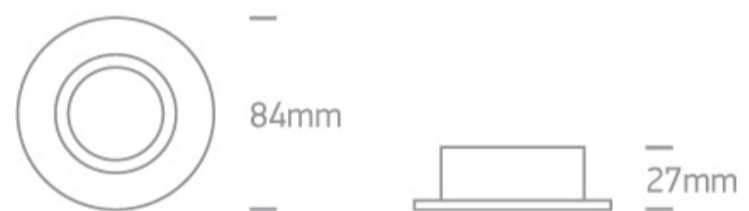

IP65 Bathroom Recessed MR16 spot with GU10 lampholder.

Complies with standard EN60598-1 and any other specific standards.

#### Dimensions