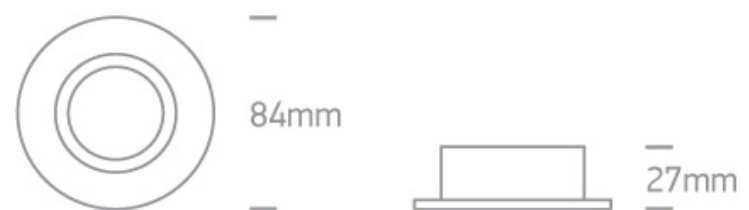

IP65 Bathroom Recessed MR16 spot with GU10 lampholder.

Complies with standard EN60598-1 and any other specific standards.

Downloads

Dimensions

Gallery

Physical Specification

Item Group

01 Recessed Spots Fixed

Family

The IP65 Bathroom Range Aluminium

Order Code

10105R1/W

Colour

White

Material

Aluminium

Shape

Circular

Height

27mm

Diameter	84mm
Cutout Hole Diameter	68mm
Recessed Ceiling	Yes
Depth Required	120mm
Indoor	Yes
Outdoor	Yes
Adjustable	No

Electrical Characteristics

Gear	No
------	----

Fitting + Driver