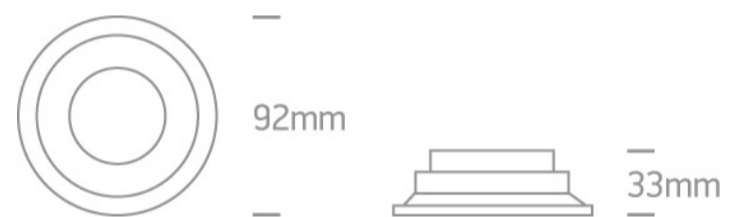

IP65 Bathroom Recessed MR16 spot with GU10 lampholder.

Complies with standard EN60598-1 and any other specific standards.

Downloads

Dimensions

Gallery

Physical Specification

Item Group

01 Recessed Spots Fixed

Family

The Dark Light Range IP65 Aluminium

Order Code

10105R2/W

Colour

White

Material

Aluminium

Shape

Circular

Height

33mm

Diameter	92mm
Cutout Hole Diameter	82mm
Recessed Ceiling	Yes
Depth Required	130mm
Indoor	Yes
Outdoor	Yes
Adjustable	No

Electrical Characteristics

Gear	No
------	----

Fitting + Driver