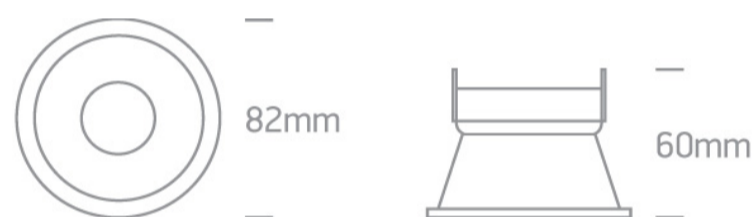

Recessed semi trimless dark light MR16 spot with GU5,3 lampholder.

Complies with standard EN60598-1 and any other specific standards.

Downloads

Dimensions

Physical Specification

Item Group	01 Recessed Spots Fixed
Family	The Semi Trimless Dark Light Range
Order Code	10105T/BE
Colour	Beige
Material	Die Cast
Shape	Circular
Height	60mm
Diameter	82mm
Cutout Hole Diameter	75mm
Recessed Ceiling	Yes
Depth Required	130mm
Indoor	Yes

Yes

Packing Info

Box Length

8,5cm

Box Width

8,5cm

Box Height

6,7cm