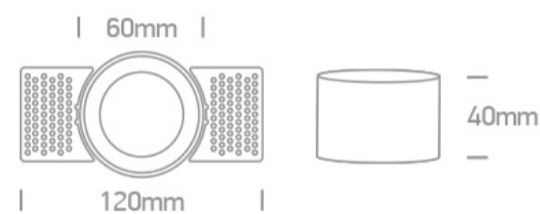

Trimless Dark Light Recessed MR16 spot with GU10 lampholder.

Complies with standard EN60598-1 and any other specific standards.

Downloads

Dimensions

Gallery

Physical Specification

Item Group

01 Recessed Spots Fixed

Family

The Trimless Chill Out Range Aluminium

Order Code

10105TR/B

Colour

Black

Material

Aluminium

Shape

Circular

Height

40mm

Diameter	60mm
Cutout Hole Diameter	70mm
Recessed trimless ceiling	Yes
Depth Required	120mm
Indoor	Yes
Adjustable	No

Electrical Characteristics

Gear	No
Fitting + Driver	
Input Voltage	100-240V
50 Hz	Yes
60 Hz	Yes
Safety Class	
Power(Watts)	10W
IP Rating	IP20
Light Source	Replaceable lamp
Lamp Holder	GU10
Number of Lamps	1
Dimmable	N/A
Cable Length	15cm
F Mark	