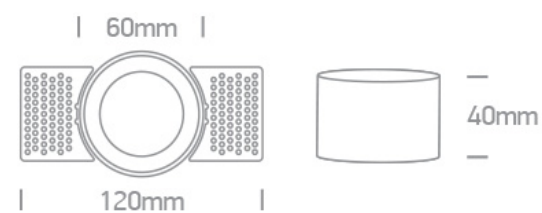

Trimless Dark Light Recessed MR16 spot with GU10 lampholder.

Complies with standard EN60598-1 and any other specific standards.

Downloads

Dimensions

Gallery

Physical Specification

Item Group

01 Recessed Spots Fixed

Family

The Trimless Chill Out Range Aluminium

Order Code

10105TR/BS

Colour

Brass

Material

Aluminium

Shape

Circular

Height

40mm

Diameter	60mm
Cutout Hole Diameter	70mm
Recessed trimless ceiling	Yes
Depth Required	120mm
Indoor	Yes
Adjustable	No

Electrical Characteristics

Gear	No
Fitting + Driver	
Input Voltage	100-240V
50 Hz	Yes
60 Hz	Yes
Safety Class	
Power(Watts)	10W
IP Rating	IP20
Light Source	Replaceable lamp
Lamp Holder	GU10
Number of Lamps	1
Dimmable	N/A
Cable Length	15cm
F Mark	