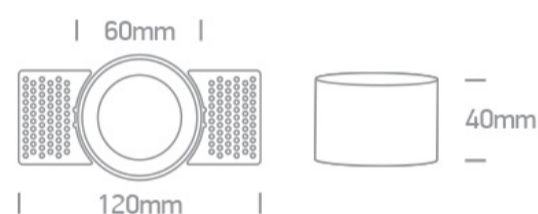

Trimless Dark Light Recessed MR16 spot with GU10 lampholder.

Complies with standard EN60598-1 and any other specific standards.

Downloads

Dimensions

Gallery

Physical Specification

Item Group	01 Recessed Spots Fixed
Family	The Trimless Chill Out Range Aluminium
Order Code	10105TR/W
Colour	White
Material	Aluminium
Shape	Circular
Height	40mm

Diameter	60mm
Cutout Hole Diameter	70mm
Recessed trimless ceiling	Yes
Depth Required	120mm
Indoor	Yes
Adjustable	No

Electrical Characteristics

Gear	No
Fitting + Driver	
Input Voltage	100-240V
50 Hz	Yes
60 Hz	Yes
Safety Class	
Power(Watts)	10W
IP Rating	IP20
Light Source	Replaceable lamp
Lamp Holder	GU10
Number of Lamps	1
Dimmable	N/A
Cable Length	15cm
F Mark	