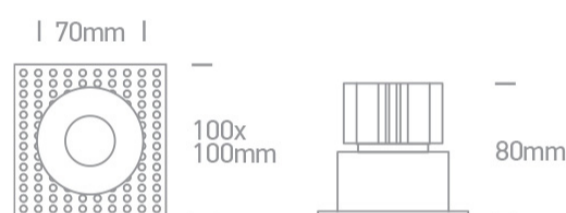

7W LED trimless recessed downlight, IP54. Suitable for bathroom installations.

Complies with standard EN60598-1 and any other specific standards.

Downloads

Dimensions

Gallery

Physical Specification

Item Group

02 Recessed Spots Fixed LED

Family

The Trimless Range

Order Code

10107BT/B/W

Colour

Black

Material

Die Cast

Shape

Circular

Height

70mm

Diameter	66mm
Cutout Hole Diameter	83mm
Recessed trimless ceiling	Yes
Depth Required	90mm
Indoor	Yes
Outdoor	Yes
Adjustable	No

Electrical Characteristics

Fitting

Input Type	Constant Current
Input Current	700mA
Safety Class	
Power(Watts)	7W
IP Rating	IP54
Light Source	LED built in
LED Type	COB
LED Brand	Cree
Cable Length	40cm
F Mark	

Illumination Data

Colour Temperature	3000K
Lumen Output	500lm
Light Efficiency	71,42lm/W
CRI	80
Beam Angle	38°
Illumination Diagram	
Dark Light	Yes