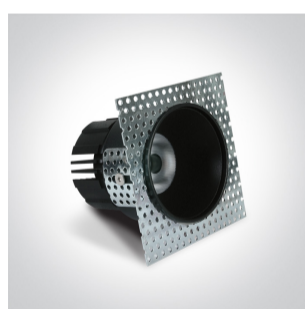

7W LED trimless recessed downlight, IP54. Suitable for bathroom installations.

Complies with standard EN60598-1 and any other specific standards.

Downloads

Dimensions

Gallery

Physical Specification

Item Group

02 Recessed Spots Fixed LED

Family

The Trimless Range

Order Code

10107BT/B/W

Colour

Black

Material

Die Cast

Shape

Circular

Height

70mm

Diameter	66mm
Cutout Hole Diameter	83mm
Recessed trimless ceiling	Yes
Depth Required	90mm
Indoor	Yes
Outdoor	Yes
Adjustable	No

Electrical Characteristics

Fitting

Input Type	Constant Current
Input Current	700mA
Safety Class	
Power(Watts)	7W
IP Rating	IP54
Light Source	LED built in
LED Type	COB
LED Brand	Cree
Cable Length	40cm
F Mark	

Illumination Data

Colour Temperature	3000K
Lumen Output	500lm
Light Efficiency	71,42lm/W
CRI	80
Beam Angle	38°
Illumination Diagram	
Dark Light	Yes