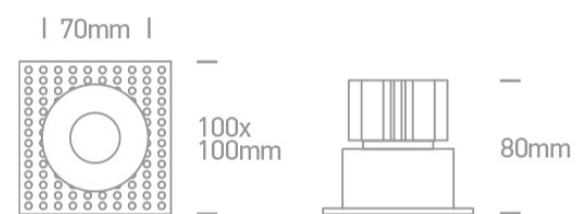

7W LED trimless recessed downlight, IP54. Suitable for bathroom installations.

Complies with standard EN60598-1 and any other specific standards.

Downloads

Dimensions

Gallery

Physical Specification

Item Group

02 Recessed Spots Fixed LED

Family

The Trimless Range

Order Code

10107BT/W/W

Colour

White

Material

Die Cast

Shape

Circular

Height

70mm

Diameter	66mm
Cutout Hole Diameter	83mm
Recessed trimless ceiling	Yes
Depth Required	90mm
Indoor	Yes
Outdoor	Yes
Adjustable	No

Electrical Characteristics

Fitting

Input Type	Constant Current
Input Current	700mA
Safety Class	
Power(Watts)	7W
IP Rating	IP54
Light Source	LED built in
LED Type	COB
LED Brand	Cree
Cable Length	40cm
F Mark	

Illumination Data

Colour Temperature	3000K
Lumen Output	500lm
Light Efficiency	71,42lm/W
CRI	80
Beam Angle	38
Illumination Diagram	
Dark Light	Yes