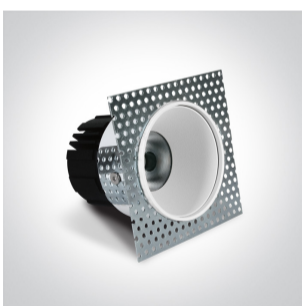

7W LED trimless recessed downlight, IP54. Suitable for bathroom installations.

Complies with standard EN60598-1 and any other specific standards.

Downloads

Dimensions

Gallery

Physical Specification

Item Group

02 Recessed Spots Fixed LED

Family

The Trimless Range

Order Code

10107BT/W/W

Colour

White

Material

Die Cast

Shape

Circular

Height

70mm

Diameter	66mm
Cutout Hole Diameter	83mm
Recessed trimless ceiling	Yes
Depth Required	90mm
Indoor	Yes
Outdoor	Yes
Adjustable	No

Electrical Characteristics

Fitting

Input Type	Constant Current
Input Current	700mA
Safety Class	
Power(Watts)	7W
IP Rating	IP54
Light Source	LED built in
LED Type	COB
LED Brand	Cree
Cable Length	40cm
F Mark	

Illumination Data

Colour Temperature	3000K
Lumen Output	500lm
Light Efficiency	71,42lm/W
CRI	80
Beam Angle	38
Illumination Diagram	
Dark Light	Yes