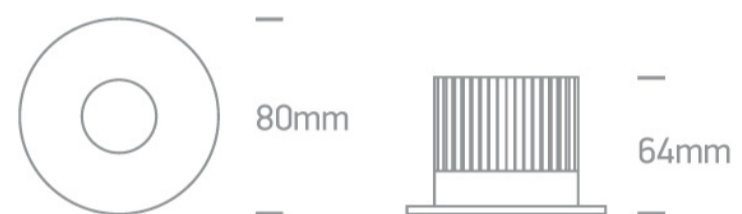

7W COB LED recessed spot suitable for indoor and outdoor installation, IP65.

Requires 700mA driver.

Complies with standard EN60598-1 and any other specific standards.

Downloads

Dimensions

Gallery

Must be ordered separately

89015A

Related items

89015AT

Physical Specification

Item Group	02 Recessed Spots Fixed LED
Family	The 7W COB IP65 Range
Order Code	10107DB/W/W
Colour	White
Material	Aluminium
Shape	Circular
Height	64mm
Diameter	80mm
Cutout Hole Diameter	60mm
Recessed Ceiling	Yes
Depth Required	80mm
Indoor	Yes
Outdoor	Yes
Adjustable	No

Electrical Characteristics

Fitting

Input Type	Constant Current
Input Current	700mA
Safety Class	III
Power(Watts)	7W
IP Rating	IP65
Light Source	LED built in

LED Type
LED Brand
Cable Length
F Mark

COB
Bridgelux
40cm

Illumination Data

Colour Temperature
Lumen Output
Light Efficiency
CRI
Beam Angle
Illumination Diagram
Dark Light

3000K
500lm
71,42lm/W
90
36°

Yes

Packing Info

Box Length
Box Width
Box Height
Box Weight
Pcs/Carton
Barcode
HS Code