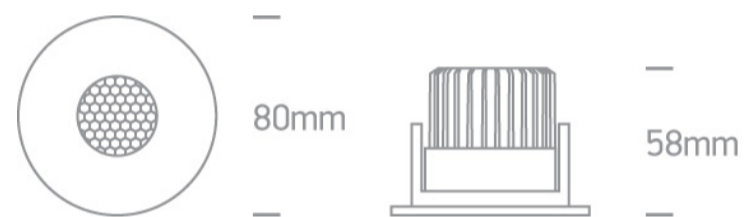

7W LED recessed downlight with honeycomb, IP54. Suitable for bathroom installations.

Complies with standard EN60598-1 and any other specific standards.

Downloads

Dimensions

Physical Specification

Item Group	02 Recessed Spots Fixed LED
Family	The COB IP54 Dark Light Range
Order Code	10107HC/B/W
Colour	Black
Material	Die Cast
Shape	Circular
Height	58mm
Diameter	80mm
Cutout Hole Diameter	68mm
Recessed Ceiling	Yes
Depth Required	75mm
Indoor	Yes

Outdoor

Yes

Adjustable

No

Electrical Characteristics

Fitting

Input Type

Constant Current