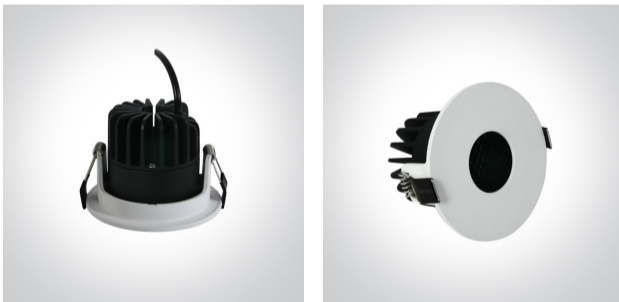

7W LED recessed downlight with honeycomb, IP54. Suitable for bathroom installations.

Complies with standard EN60598-1 and any other specific standards.

Downloads

Dimensions

Gallery

Physical Specification

Item Group

02 Recessed Spots Fixed LED

Family

The COB IP54 Dark Light Range

Order Code

10107HC/W/W

Colour

White

Material

Die Cast

Shape

Circular

Height

58mm

Diameter	80mm
Cutout Hole Diameter	68mm
Recessed Ceiling	Yes
Depth Required	75mm
Indoor	Yes
Outdoor	Yes
Adjustable	No

Electrical Characteristics

Fitting

Input Type	Constant Current
Input Current	700mA
Safety Class	
Power(Watts)	7W
IP Rating	IP54
Light Source	LED built in
LED Type	COB
LED Brand	Citizen
Cable Length	40cm
F Mark	

Illumination Data

Colour Temperature	3000K
Lumen Output	460lm
Light Efficiency	65,71lm/W
CRI	90
Beam Angle	36°
Illumination Diagram	
Dark Light	Yes