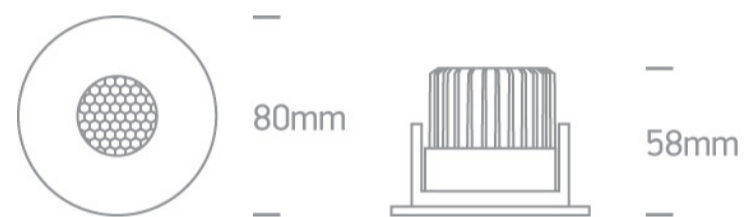

7W LED recessed downlight with honeycomb, IP54. Suitable for bathroom installations.

Complies with standard EN60598-1 and any other specific standards.

Downloads

Dimensions

Gallery

Physical Specification

Item Group

02 Recessed Spots Fixed LED

Family

The COB IP54 Dark Light Range

Order Code

10107HC/W/W

Colour

White

Material

Die Cast

Shape

Circular

Height

58mm

Diameter	80mm
Cutout Hole Diameter	68mm
Recessed Ceiling	Yes
Depth Required	75mm
Indoor	Yes
Outdoor	Yes
Adjustable	No

Electrical Characteristics

Fitting

Input Type	Constant Current
Input Current	700mA
Safety Class	
Power(Watts)	7W
IP Rating	IP54
Light Source	LED built in
LED Type	COB
LED Brand	Citizen
Cable Length	40cm
F Mark	

Illumination Data

Colour Temperature	3000K
Lumen Output	460lm
Light Efficiency	65,71lm/W
CRI	90
Beam Angle	36°
Illumination Diagram	
Dark Light	Yes