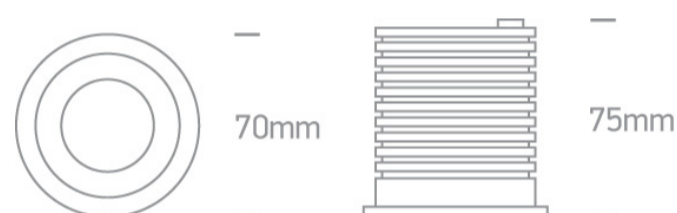

IP65 7W COB LED Dark Light recessed spot ideal for bathroom installation.

Requires 700mA driver.

Complies with standard EN60598-1 and any other specific standards.

Downloads

Dimensions

Gallery

Must be ordered separately

89015A

Related items

89015AT

Physical Specification

Item Group	02 Recessed Spots Fixed LED
Family	The IP65 Project Range
Order Code	10107H/W/W
Colour	White
Material	Aluminium
Shape	Circular
Height	75mm
Diameter	70mm
Cutout Hole Diameter	60mm
Recessed Ceiling	Yes
Depth Required	90mm
Indoor	Yes
Outdoor	Yes
Adjustable	No

Electrical Characteristics

Fitting

Input Type	Constant Current
Input Current	700mA
Safety Class	III
Power(Watts)	7W
IP Rating	IP65
Light Source	LED built in

LED Type
LED Brand
LED Number
Cable Length
F Mark