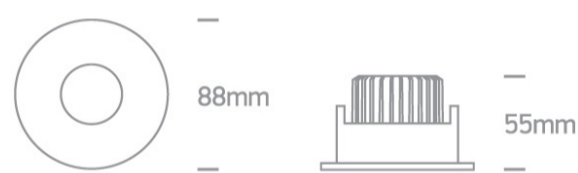

8W COB LED Dark light recessed Spot, IP54.

Supplied with non-dimmable LED driver.

Complies with standard EN60598-1 and any other specific standards.

Downloads

Dimensions

Physical Specification

Item Group	02 Recessed Spots Fixed LED
Family	The COB IP54 Dark Light Range
Order Code	10108H/B/W
Colour	Black
Material	Die Cast
Shape	Circular
Height	55mm
Diameter	88mm
Cutout Hole Diameter	75mm
Recessed Ceiling	Yes
Depth Required	70mm
Indoor	Yes

Illumination Data

Colour Temperature	3000K
Lumen Output	600lm
Light Efficiency	75lm/W
CRI	90
Beam Angle	36°
Illumination Diagram	
Dark Light	Yes

Packing Info

Pcs/Carton	50
Barcode	5291889065166
HS Code	9405409900