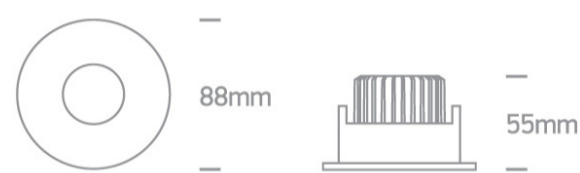

8W COB LED Dark light recessed Spot, IP54.

Supplied with non-dimmable LED driver.

Complies with standard EN60598-1 and any other specific standards.

Downloads

Dimensions

Physical Specification

Item Group	02 Recessed Spots Fixed LED
Family	The COB IP54 Dark Light Range
Order Code	10108H/W/W
Colour	White
Material	Die Cast
Shape	Circular
Height	55mm
Diameter	88mm
Cutout Hole Diameter	75mm
Recessed Ceiling	Yes
Depth Required	70mm
Indoor	Yes

Illumination Data

Colour Temperature	3000K
Lumen Output	600lm
Light Efficiency	75lm/W
CRI	90
Beam Angle	36°
Illumination Diagram	
Dark Light	Yes

Packing Info

Pcs/Carton	50
Barcode	5291889065135
HS Code	9405409900