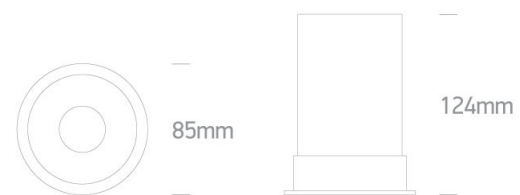

Recessed Dark Light Fire Rated MR16 spot with GU10 lampholder.

Complies with standard EN60598-1 and any other specific standards.

#### Dimensions

White

Material

Die Cast

Shape

Circular

Height

124mm

Diameter	85mm
Cutout Hole Diameter	73mm
Recessed Ceiling	Yes
Depth Required	160mm
Indoor	Yes
Outdoor	Yes
Adjustable	No