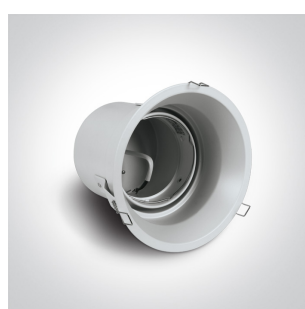

Dark Light Recessed R111 spot with G53 lampholder.

Complies with standard EN60598-1 and any other specific standards.

Downloads

Dimensions

Gallery

Physical Specification

Item Group	01 Recessed Spots Fixed
Family	The Dark Light Range
Order Code	10110T/W
Colour	White
Material	Pressed Metal
Shape	Circular
Height	170mm

Diameter	195mm
Cutout Hole Diameter	175mm
Recessed Ceiling	Yes
Depth Required	210mm
Indoor	Yes
Adjustable	No

Electrical Characteristics

Fitting

Input Type	Constant Voltage
Input Voltage	12V DC
Safety Class	
Power(Watts)	75W
IP Rating	IP20
Light Source	Replaceable lamp
Lamp Holder	G53
Cable Length	40cm