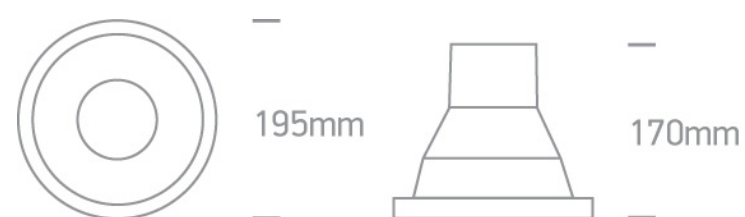

Dark Light Recessed R111 spot with G53 lampholder.

Complies with standard EN60598-1 and any other specific standards.

Downloads

Dimensions

Gallery

Physical Specification

Item Group	01 Recessed Spots Fixed
Family	The Dark Light Range
Order Code	10110T/W
Colour	White
Material	Pressed Metal
Shape	Circular
Height	170mm

Diameter	195mm
Cutout Hole Diameter	175mm
Recessed Ceiling	Yes
Depth Required	210mm
Indoor	Yes
Adjustable	No

Electrical Characteristics

Fitting

Input Type	Constant Voltage
Input Voltage	12V DC
Safety Class	
Power(Watts)	75W
IP Rating	IP20
Light Source	Replaceable lamp
Lamp Holder	G53
Cable Length	40cm

Illumination Data

Illumination Diagram	
Dark Light	Yes

Packing Info

Box Length	21cm
Box Width	21cm
Box Height	25cm
Box Weight	0,402kg
Pcs/Carton	8
Barcode	5291889025313

Energy Label

Certification & Warranty