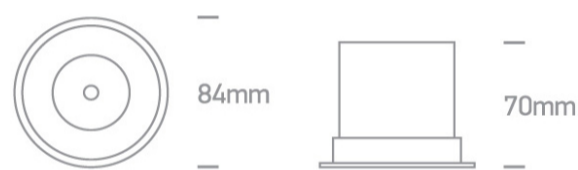

Dimensions