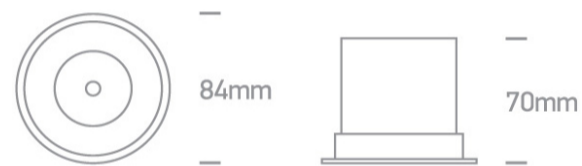

12W COB LED Dark light recessed spot with dark chrome reflector.

Requires 700mA driver.

Complies with standard EN60598-1 and any other specific standards.

Downloads

Dimensions

Must be ordered separately

89015A

Physical Specification

Item Group

02 Recessed Spots Fixed LED

Family

The COB LED Dark Light Range

Order Code

10112DC/W/W

Colour

White

Material

Die Cast

Shape

Circular

Height	70mm
Diameter	84mm
Cutout Hole Diameter	75mm
Recessed Ceiling	Yes
Depth Required	90mm
Indoor	Yes
Adjustable	No

Electrical Characteristics

Fitting

Colour Temperature	3000K
Lumen Output	1100lm
Light Efficiency	91,67lm/W
CRI	90
Beam Angle	36°
Illumination Diagram	

Dark Light

Yes

Packing Info

Pcs/Carton

50

Barcode

5291889064787