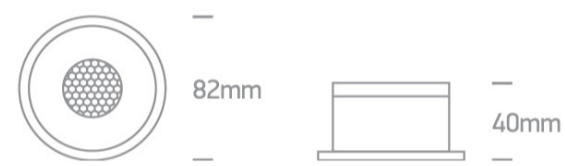

12W COB LED Dark light recessed spot with honeycomb.

Requires 700mA driver.

Complies with standard EN60598-1 and any other specific standards.

Downloads Dimensions

Must be ordered separately

89015A

Physical Specification

Item Group	02 Recessed Spots Fixed LED
Family	The Honeycomb Dark Light Range
Order Code	10112DH/W/W
Colour	White
Material	Die Cast
Shape	Circular

Height	40mm
Diameter	82mm
Cutout Hole Diameter	72mm
Recessed Ceiling	Yes
Depth Required	60mm
Indoor	Yes
Adjustable	No

Electrical Characteristics

Fitting

Input Type	Constant Current
Input Current	700mA
Voltage	18V
Safety Class	
Power(Watts)	12W
IP Rating	IP20
Light Source	LED built in
LED Type	COB
LED Brand	Bridgelux
Cable Length	40cm
F Mark	

Illumination Data

Colour Temperature	3000K
Lumen Output	1000lm
Light Efficiency	83,33lm/W
CRI	90
Beam Angle	36°
Illumination Diagram	

Dark Light

Yes

Packing Info

Pcs/Carton

50

Barcode