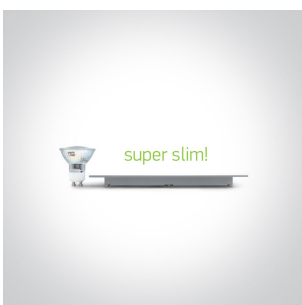

Gallery

Related items