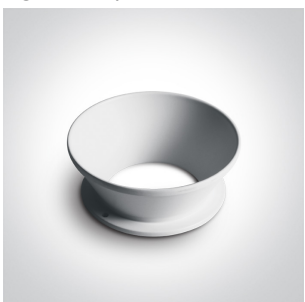

### Dimensions

### Must be ordered separately

10112LR/B

10112LR/BS

10112LR/C

10112LR/CU

10112LR/G

10112LR/W

89015A

## Physical Specification

Item Group	02 Recessed Spots Fixed LED
Family	The COB Dark Light Range Interchangeable Reflector
Order Code	10112L/B/W
Colour	Black
Material	Aluminium
Shape	Circular
Height	96mm
Diameter	85mm
Cutout Hole Diameter	75mm
Recessed Ceiling	Yes
Depth Required	100mm
Indoor	Yes
Adjustable	No