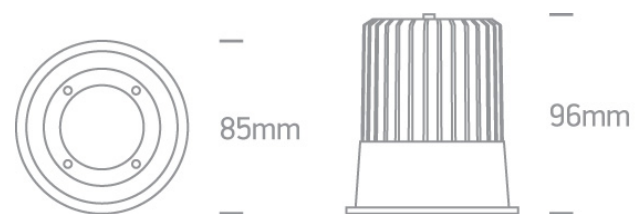

12W Dark Light COB LED recessed spot with interchangeable reflector.

Reflector must be ordered separately.

Requires 700mA driver.

Complies with standard EN60598-1 and any other specific standards.

### Dimensions

## Physical Specification

Item Group	02 Recessed Spots Fixed LED
Family	The COB Dark Light Range Interchangeable Reflector
Order Code	10112L/B/W
Colour	Black
Material	Aluminium
Shape	Circular
Height	96mm
Diameter	85mm
Cutout Hole Diameter	75mm
Recessed Ceiling	Yes
Depth Required	100mm
Indoor	Yes
Adjustable	No