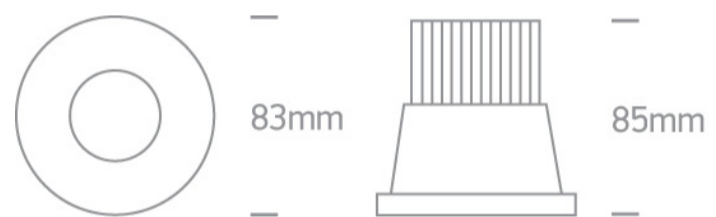

12W COB LED recessed spot, IP64, for general application.

Suitable for bathroom installation.

Requires 700mA constant current driver.

Complies with standard EN60598-1 and any other specific standards.

Downloads

Dimensions

Gallery

Must be ordered separately

89015A

Related items

89015AT

Physical Specification

Item Group	02 Recessed Spots Fixed LED
Family	The 12W COB IP65 Range
Order Code	10112P/AL/W
Colour	Aluminium
Material	Natural Aluminium
Shape	Circular
Height	85mm
Diameter	83mm
Cutout Hole Diameter	70mm
Recessed Ceiling	Yes
Depth Required	105mm
Indoor	Yes
Outdoor	Yes
Adjustable	No

Electrical Characteristics

Fitting

Input Type	Constant Current
Input Current	700mA
Safety Class	III
Power(Watts)	12W
IP Rating	IP64
Light Source	LED built in

LED Type
LED Brand
Cable Length
F Mark

COB
Bridgelux
40cm

Illumination Data

Colour Temperature
Lumen Output
Light Efficiency
CRI
Beam Angle
Illumination Diagram
Dark Light

3000K
1100lm
91,67lm/W
80
40°

Yes

Packing Info

Box Length
Box Width
Box Height
Box Weight
Pcs/Carton
Barcode
HS Code