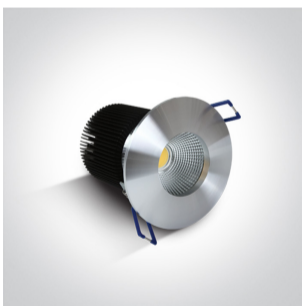

12W COB LED recessed spot, IP64, for general application.

Suitable for bathroom installation.

Requires 700mA constant current driver.

Complies with standard EN60598-1 and any other specific standards.

Downloads

Dimensions

Gallery

Must be ordered separately

89015A

Related items

89015AT

Physical Specification

Item Group	02 Recessed Spots Fixed LED
Family	The 12W COB IP65 Range
Order Code	10112P/AL/W
Colour	Aluminium
Material	Natural Aluminium
Shape	Circular
Height	85mm
Diameter	83mm
Cutout Hole Diameter	70mm
Recessed Ceiling	Yes
Depth Required	105mm
Indoor	Yes
Outdoor	Yes
Adjustable	No

Electrical Characteristics

Fitting

Input Type	Constant Current
Input Current	700mA
Safety Class	III
Power(Watts)	12W
IP Rating	IP64
Light Source	LED built in

LED Type
LED Brand
Cable Length
F Mark

COB
Bridgelux
40cm