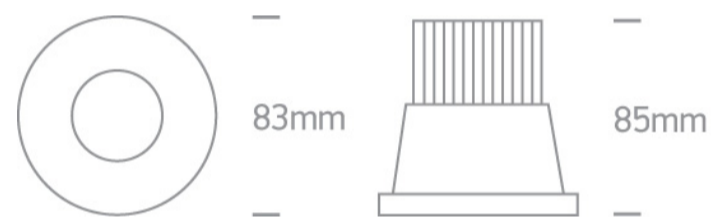

12W COB LED recessed spot, IP64, for general application. Suitable for bathroom installation.

Requires 700mA constant current driver.

Complies with standard EN60598-1 and any other specific standards.

Downloads

Dimensions

Gallery

Must be ordered separately

89015A

Related items

89015AT

Physical Specification

Item Group	02 Recessed Spots Fixed LED
Family	The 12W COB IP65 Range
Order Code	10112P/MC/W
Colour	Brushed Chrome
Material	Die Cast
Shape	Circular
Height	85mm
Diameter	83mm
Cutout Hole Diameter	70mm
Recessed Ceiling	Yes
Depth Required	105mm
Indoor	Yes
Outdoor	Yes
Adjustable	No

Electrical Characteristics

Fitting

Input Type	Constant Current
Input Current	700mA
Safety Class	III
Power(Watts)	12W
IP Rating	IP64
Light Source	LED built in

LED Type
LED Brand
Cable Length
F Mark

COB
Bridgelux
40cm

Illumination Data

Colour Temperature
Lumen Output
Light Efficiency
CRI
Beam Angle
Illumination Diagram
Dark Light

3000K
1100lm
91,67lm/W
80
40°

Yes

Packing Info

Box Length
Box Width
Box Height
Box Weight
Pcs/Carton
Barcode
HS Code