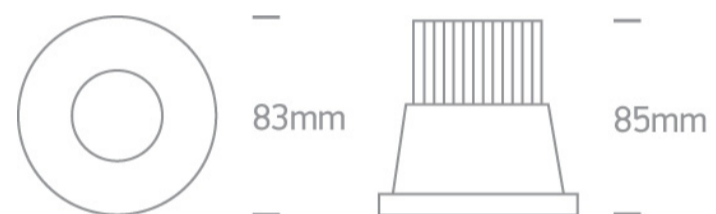

12W COB LED recessed spot, IP65, for general application. Suitable for bathroom installation.

Requires 700mA constant current driver.

Complies with standard EN60598-1 and any other specific standards.

Downloads

Dimensions

Gallery

Must be ordered separately

89015A

Related items

89015AT

Physical Specification

| | |
|----------------------|-----------------------------|
| Item Group | 02 Recessed Spots Fixed LED |
| Family | The 12W COB IP65 Range |
| Order Code | 10112P/W/W |
| Colour | White |
| Material | Die Cast |
| Shape | Circular |
| Height | 85mm |
| Diameter | 83mm |
| Cutout Hole Diameter | 70mm |
| Recessed Ceiling | Yes |
| Depth Required | 105mm |
| Indoor | Yes |
| Outdoor | Yes |
| Adjustable | No |