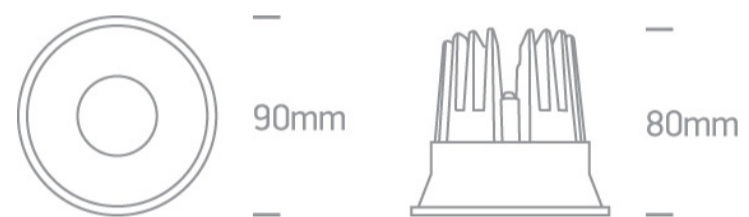

12W Recessed Dark Light LED spot with removable head, IP20.

Complete with 300mA driver.

Complies with standard EN60598-1 and any other specific standards.

Downloads

Dimensions

Physical Specification

Item Group	02 Recessed Spots Fixed LED
Family	The 12W Dark Light Range
Order Code	10112TD/B/C
Colour	Black
Material	Die Cast
Shape	Circular
Height	80mm
Diameter	90mm
Cutout Hole Diameter	82mm
Recessed Ceiling	Yes
Depth Required	100mm
Indoor	Yes

Illumination Data

Colour Temperature	4000K
Lumen Output	960lm
Light Efficiency	80lm/W
CRI	80
Beam Angle	20°
Illumination Diagram	
Dark Light	Yes

Packing Info

Box Length	11,5cm
Box Width	10cm
Box Height	11cm
Pcs/Carton	50
Barcode	5291889061540
HS Code	9405409900