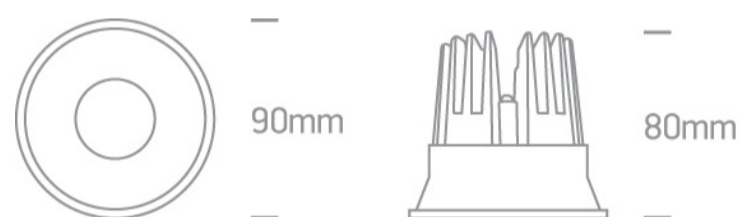

12W Recessed Dark Light LED spot with removable head, IP20.

Complete with 300mA driver.

Complies with standard EN60598-1 and any other specific standards.

Downloads

Dimensions

Physical Specification

Item Group	02 Recessed Spots Fixed LED
Family	The 12W Dark Light Range
Order Code	10112TD/B/W
Colour	Black
Material	Die Cast
Shape	Circular
Height	80mm
Diameter	90mm
Cutout Hole Diameter	82mm
Recessed Ceiling	Yes
Depth Required	100mm
Indoor	Yes

Illumination Data

Colour Temperature	3000K
Lumen Output	960lm
Light Efficiency	80lm/W
CRI	80
Beam Angle	20°
Illumination Diagram	
Dark Light	Yes

Packing Info

Box Length	11,5cm
Box Width	10cm
Box Height	11cm
Pcs/Carton	50
Barcode	5291889061533
HS Code	9405409900