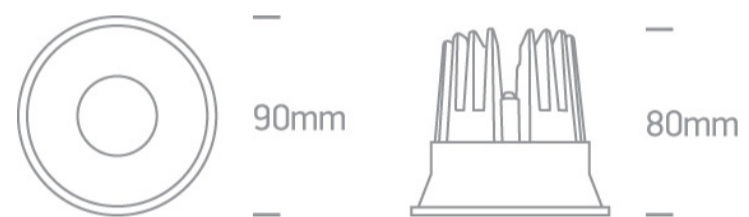

12W Recessed Dark Light LED spot with removable head, IP20.

Complete with 300mA driver.

Complies with standard EN60598-1 and any other specific standards.

Downloads

Dimensions

Physical Specification

Item Group	02 Recessed Spots Fixed LED
Family	The 12W Dark Light Range
Order Code	10112TD/W/C
Colour	White
Material	Die Cast
Shape	Circular
Height	80mm
Diameter	90mm
Cutout Hole Diameter	82mm
Recessed Ceiling	Yes
Depth Required	100mm
Indoor	Yes

Illumination Data

Colour Temperature	4000K
Lumen Output	960lm
Light Efficiency	80lm/W
CRI	80
Beam Angle	20°
Illumination Diagram	
Dark Light	Yes

Packing Info

Box Length	11,5cm
Box Width	10cm
Box Height	11cm
Pcs/Carton	50
Barcode	5291889061526
HS Code	9405409900