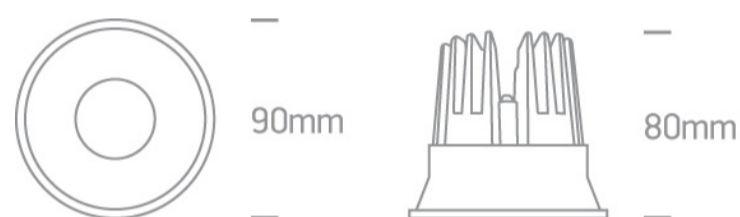

12W Recessed Dark Light LED spot with removable head, IP20.

Complete with 300mA driver.

Complies with standard EN60598-1 and any other specific standards.

Downloads

Dimensions

Physical Specification

Item Group	02 Recessed Spots Fixed LED
Family	The 12W Dark Light Range
Order Code	10112TD/W/W
Colour	White
Material	Die Cast
Shape	Circular
Height	80mm
Diameter	90mm
Cutout Hole Diameter	82mm
Recessed Ceiling	Yes
Depth Required	100mm
Indoor	Yes

Illumination Data

Colour Temperature	3000K
Lumen Output	960lm
Light Efficiency	80lm/W
CRI	80
Beam Angle	20°
Illumination Diagram	
Dark Light	Yes

Packing Info

Box Length	11,5cm
Box Width	10cm
Box Height	11cm
Pcs/Carton	50
Barcode	5291889061519
HS Code	9405409900