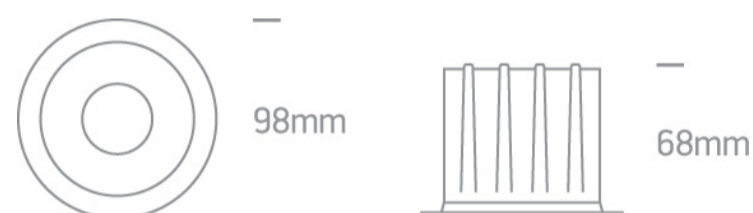

## Dimensions

## Physical Specification

Item Group	02 Recessed Spots Fixed LED
Family	The Retro Dark Light Range
Order Code	10112Z/W/W
Colour	White
Material	Die Cast + Plastic
Shape	Circular
Height	68mm

Diameter	98mm
Cutout Hole Diameter	82mm
Recessed Ceiling	Yes
Depth Required	88mm
Indoor	Yes
Adjustable	No