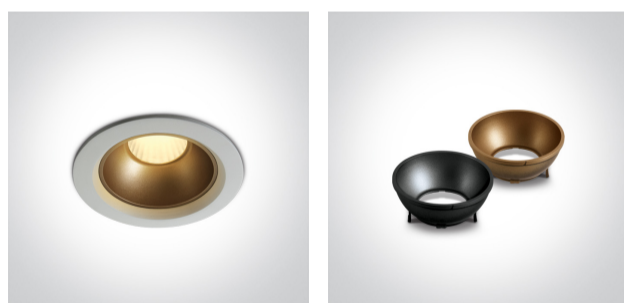

12W Recessed Dark Light LED spot, IP20.

Supplied with Black & Brass reflectors.

Complete with 300mA driver.

Complies with standard EN60598-1 and any other specific standards.

## Physical Specification

Item Group	02 Recessed Spots Fixed LED
Family	The Retro Dark Light Range
Order Code	10112Z/W/W
Colour	White
Material	Die Cast + Plastic
Shape	Circular
Height	68mm

Diameter	98mm
Cutout Hole Diameter	82mm
Recessed Ceiling	Yes
Depth Required	88mm
Indoor	Yes
Adjustable	No