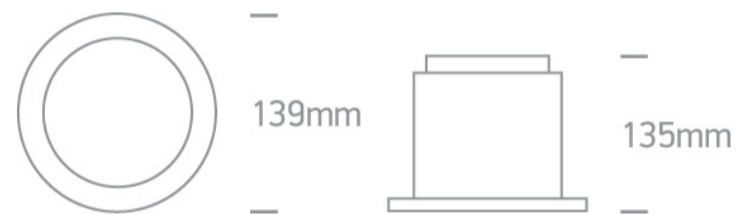

15W LED Dark Light recessed spot IP40.

Requires 700mA driver.

Complies with standard EN60598-1 and any other specific standards.

Downloads

Dimensions

Gallery

Must be ordered separately

89015A

Related items

89015AT

Physical Specification

Item Group	06 Downlights Fixed LED
Family	Dark Light Downlights Aluminium
Order Code	10115E/AL/C
Colour	Aluminium
Material	Natural Aluminium
Shape	Circular
Height	135mm
Diameter	139mm
Cutout Hole Diameter	125mm
Recessed Ceiling	Yes
Depth Required	150mm
Indoor	Yes
Adjustable	No

Electrical Characteristics

Fitting	
Input Type	Constant Current
Input Current	700mA
Safety Class	III
Power(Watts)	15W
IP Rating	IP40
Light Source	LED built in
LED Type	COB

LED Brand
Cable Length
F Mark

Bridgelux
40cm

Illumination Data

Colour Temperature
Lumen Output
Light Efficiency
CRI
Illumination Diagram
Dark Light

4000K
1125lm
75lm/W
80

Yes

Packing Info

Box Length
Box Width
Box Height
Pcs/Carton
Barcode
HS Code

16,5cm
16,5cm
14cm
20
5291889032892
9405409900