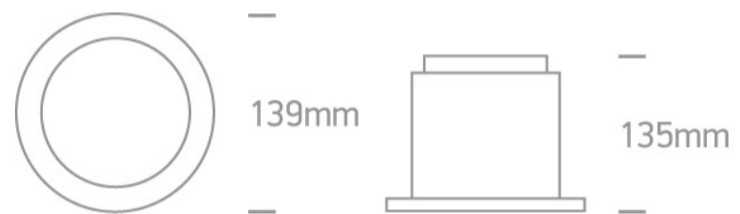

15W LED Dark Light recessed spot IP40.

Requires 700mA driver.

Complies with standard EN60598-1 and any other specific standards.

Downloads

Dimensions

Gallery

Must be ordered separately

89015A

Related items

89015AT

Physical Specification

Item Group	06 Downlights Fixed LED
Family	Dark Light Downlights Aluminium
Order Code	10115E/AL/W
Colour	Aluminium
Material	Natural Aluminium
Shape	Circular
Height	135mm
Diameter	139mm
Cutout Hole Diameter	125mm
Recessed Ceiling	Yes
Depth Required	150mm
Indoor	Yes
Adjustable	No

Electrical Characteristics

Fitting

Input Type	Constant Current
Input Current	700mA
Safety Class	III
Power(Watts)	15W
IP Rating	IP40
Light Source	LED built in
LED Type	COB

LED Brand
Cable Length
F Mark

Bridgelux
40cm

Illumination Data

Colour Temperature
Lumen Output
Light Efficiency
CRI
Illumination Diagram
Dark Light

3000K
1050lm
70lm/W
80

Yes

Packing Info

Box Length
Box Width
Box Height
Pcs/Carton
Barcode
HS Code

16,5cm
16,5cm
14cm
20
5291889032908
9405409900